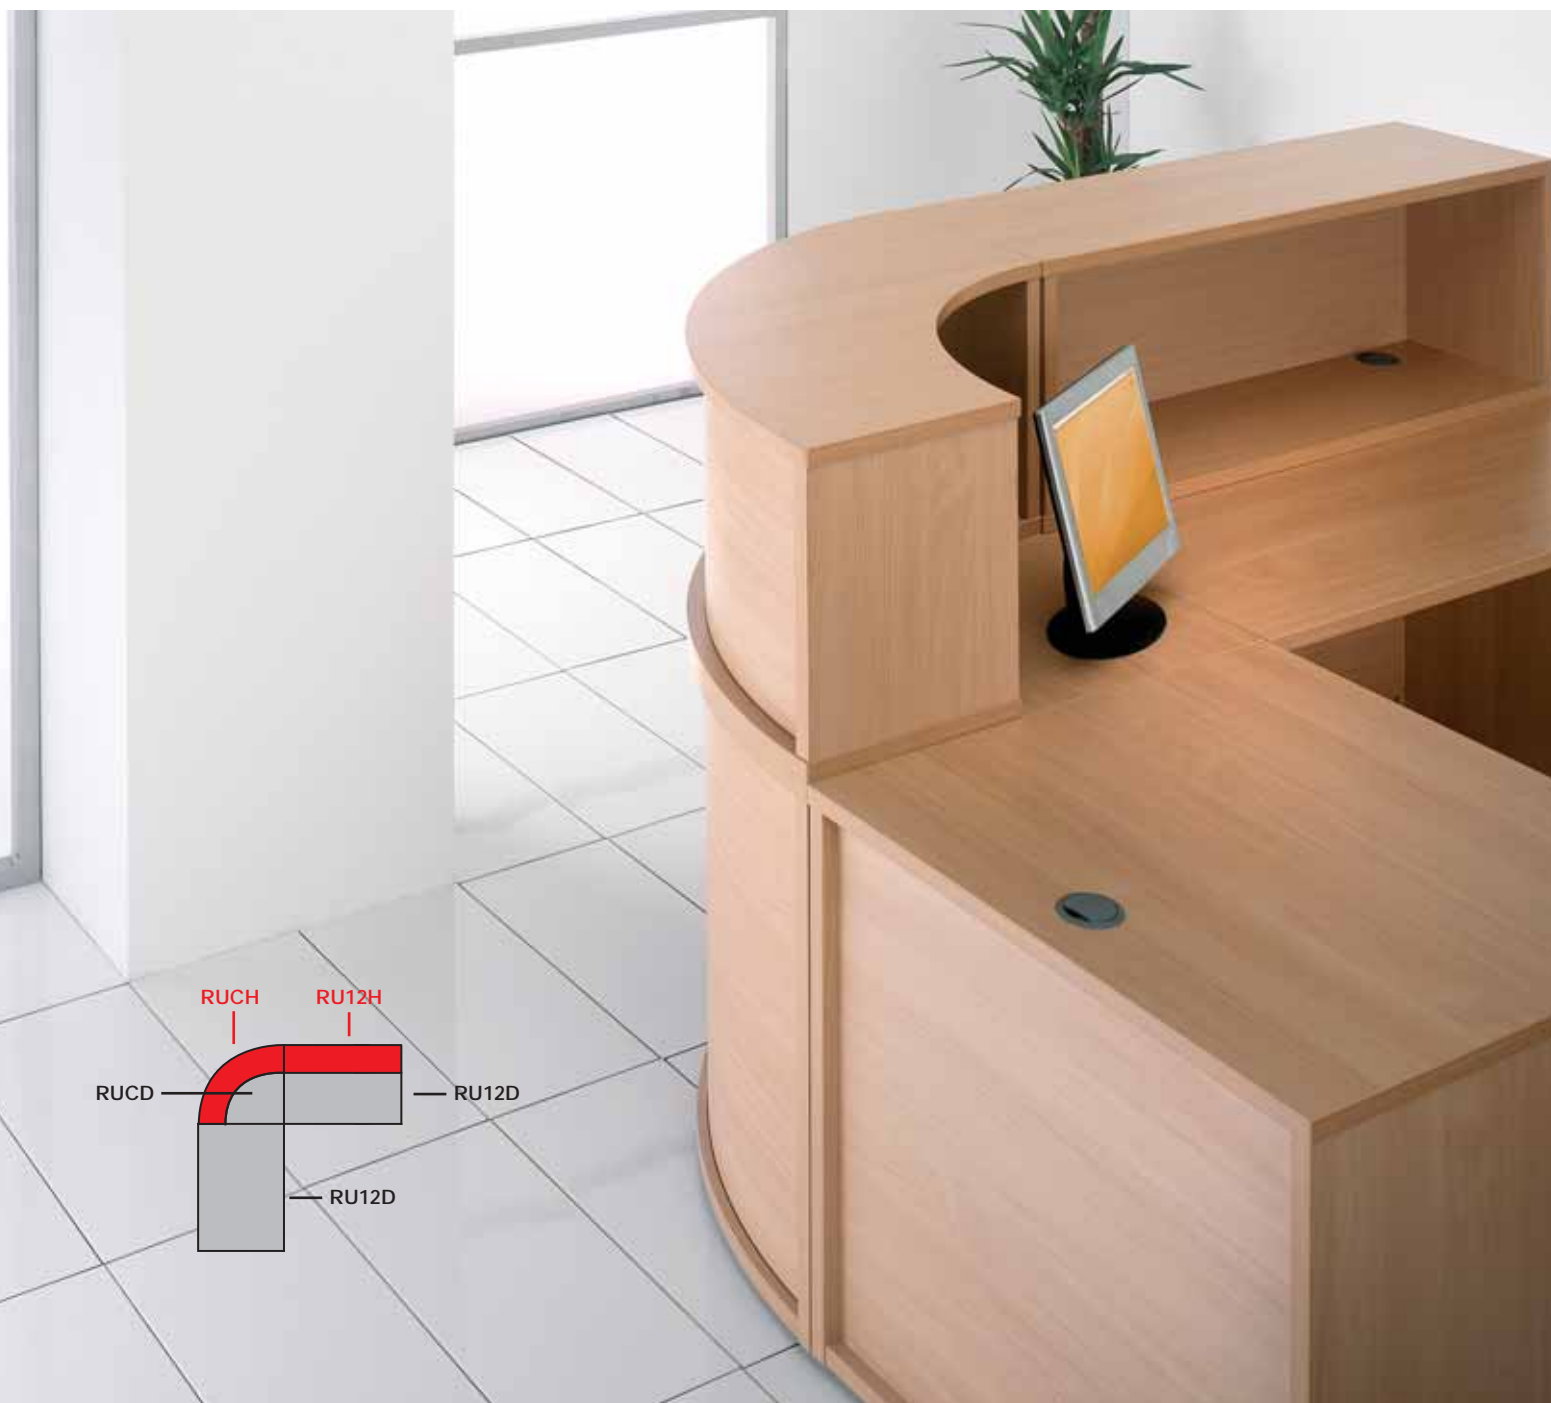

Receptions

Denver

About Denver

The Denver is a complete modular reception unit that can be arranged in a variety of configurations with the desk and hutch units.

“front of house...”

Denver Receptions

Modular reception units

Sample Configurations

Sample 1

To order
 2 x RU8D
 2 x RU8H
 1 x RUCD
 1 x RUCH
 1 x RU12D

Sample 2

To order
 2 x RU12D
 2 x RU12H
 1 x RU8D

Denver Receptions

Modular reception units

Modular Straight Hutch Unit

- 25mm MFC
- 2mm robust ABS edging
- Fits to base unit
- Cable access ports align with desktop units

CODE	A	B	RRP
RU8H	800	350	£134.00
RU12H	1200	350	£145.00

Modular Straight Base Unit

- 25mm MFC
- 2mm robust ABS edging
- Simple Cam and Pin construction
- Height levelling feet
- Cable access ports align with hutch units

CODE	A	B	RRP
RU8D	800	800	£212.00
RU12D	1200	800	£263.00

Modular Corner Hutch Unit

- 25mm MFC
- 2mm robust ABS edging
- Fits to base unit
- Supplied fully built

CODE	A	B	RRP
RUCH	800	350	£188.00

Modular Corner Base Unit