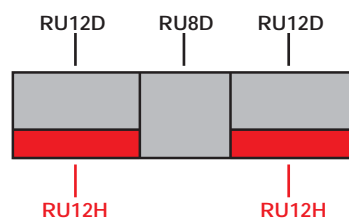

Sample Configurations

Sample 1

To order
 2 x RU8D
 2 x RU8H
 1 x RUCD
 1 x RUCH
 1 x RU12D

Sample 2

To order
 2 x RU12D
 2 x RU12H
 1 x RU8D

Denver Receptions

Modular reception units

Modular Straight Hutch Unit

- 25mm MFC
- 2mm robust ABS edging
- Fits to base unit
- Cable access ports align with desktop units

CODE	A	B	RRP
RU8H	800	350	£134.00
RU12H	1200	350	£145.00

Modular Straight Base Unit

- 25mm MFC
- 2mm robust ABS edging
- Simple Cam and Pin construction
- Height levelling feet
- Cable access ports align with hutch units

CODE	A	B	RRP
RU8D	800	800	£212.00
RU12D	1200	800	£263.00

Modular Corner Hutch Unit

- 25mm MFC
- 2mm robust ABS edging
- Fits to base unit
- Supplied fully built

CODE	A	B	RRP
RUCH	800	350	£188.00

Modular Corner Base Unit

- 25mm MFC
- 2mm robust ABS edging
- Simple Cam and Pin construction
- Supplied fully built
- Height levelling feet

CODE	A	B	RRP
RUCD	800	800	£268.00

Sample 3

To order
 1 x RU8D
 1 x RU8H
 1 x RUCD
 1 x RUCH
 1 x RU12D
 1 x RU12H