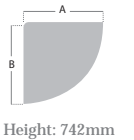

CODE	A	B	RRP
RU8D	800	800	£212.00
RU12D	1200	800	£263.00

Modular Corner Hutch Unit

- 25mm MFC
- 2mm robust ABS edging
- Fits to base unit
- Supplied fully built

CODE	A	B	RRP
RUCH	800	350	£188.00

Modular Corner Base Unit