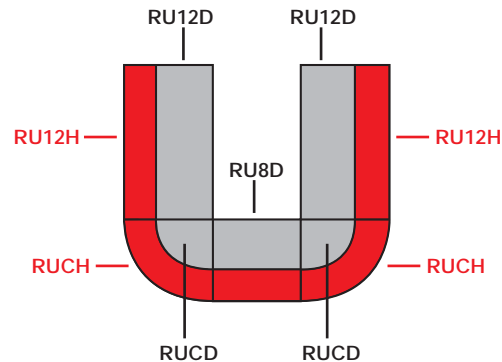

- 25mm MFC
- 2mm robust ABS edging
- Fits to base unit
- Cable access ports align with desktop units

CODE	A	B	RRP
RU8H	800	350	£134.00
RU12H	1200	350	£145.00

Modular Straight Base Unit

- 25mm MFC
- 2mm robust ABS edging
- Simple Cam and Pin construction
- Height levelling feet
- Cable access ports align with hutch units

CODE	A	B	RRP
RU8D	800	800	£212.00
RU12D	1200	800	£263.00

Modular Corner Hutch Unit

- 25mm MFC
- 2mm robust ABS edging
- Fits to base unit
- Supplied fully built

CODE	A	B	RRP
RUCH	800	350	£188.00

Modular Corner Base Unit

- 25mm MFC
- 2mm robust ABS edging
- Simple Cam and Pin construction
- Supplied fully built
- Height levelling feet

CODE	A	B	RRP
RUCD	800	800	£268.00

Sample 3

To order
 1 x RU8D
 1 x RU8H
 1 x RUCD
 1 x RUCH
 1 x RU12D
 1 x RU12H

Sample 4

To order
 2 x RU12D
 2 x RU12H
 2 x RUCH
 2 x RUCD
 1 x RU8D
 1 x RU8H