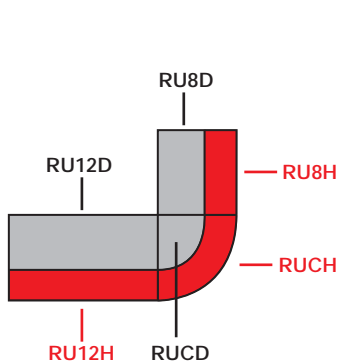

- 25mm MFC
- 2mm robust ABS edging
- Fits to base unit
- Cable access ports align with desktop units

CODE	A	B	RRP
RU8H	800	350	£134.00
RU12H	1200	350	£145.00

Modular Straight Base Unit

- 25mm MFC
- 2mm robust ABS edging
- Simple Cam and Pin construction
- Height levelling feet
- Cable access ports align with hutch units

CODE	A	B	RRP
RU8D	800	800	£212.00
RU12D	1200	800	£263.00

Modular Corner Hutch Unit

- 25mm MFC
- 2mm robust ABS edging
- Fits to base unit
- Supplied fully built

CODE	A	B	RRP
RUCH	800	350	£188.00

Modular Corner Base Unit

- 25mm MFC
- 2mm robust ABS edging
- Simple Cam and Pin construction
- Supplied fully built
- Height levelling feet

CODE	A	B	RRP
RUCD	800	800	£268.00

Sample 3

To order
 1 x RU8D
 1 x RU8H
 1 x RUCD
 1 x RUCH
 1 x RU12D
 1 x RU12H

Sample 4

To order
 2 x RU12D
 2 x RU12H
 2 x RUCH
 2 x RUCD
 1 x RU8D
 1 x RU8H