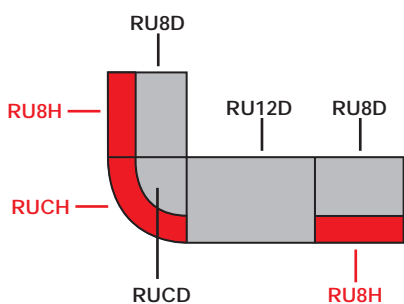

Receptions

Denver

About Denver

The Denver is a complete modular reception unit that can be arranged in a variety of configurations with the desk and hutch units.

“front of house...”

Denver Receptions

Modular reception units

Sample Configurations

Sample 1

To order
 2 x RU8D
 2 x RU8H
 1 x RUCD
 1 x RUCH
 1 x RU12D

Sample 2

To order
 2 x RU12D
 2 x RU12H
 1 x RU8D

Denver Receptions

Modular reception units

Modular Straight Hutch Unit

- 25mm MFC
- 2mm robust ABS edging
- Fits to base unit
- Cable access ports align with desktop units

CODE	A	B	RRP
RU8H	800	350	£134.00
RU12H	1200	350	£145.00

Modular Straight Base Unit

- 25mm MFC
- 2mm robust ABS edging
- Simple Cam and Pin construction
- Height levelling feet
- Cable access ports align with hutch units

CODE	A	B	RRP
RU8D	800	800	£212.00
RU12D	1200	800	£263.00

Modular Corner Hutch Unit

- 25mm MFC
- 2mm robust ABS edging
- Fits to base unit
- Supplied fully built

CODE	A	B	RRP
RUCH	800	350	£188.00

Modular Corner Base Unit