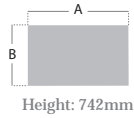

- 25mm MFC
- 2mm robust ABS edging
- Fits to base unit
- Cable access ports align with desktop units

CODE	A	B	RRP
RU8H	800	350	£134.00
RU12H	1200	350	£145.00

Modular Straight Base Unit

- 25mm MFC
- 2mm robust ABS edging
- Simple Cam and Pin construction
- Height levelling feet
- Cable access ports align with hutch units